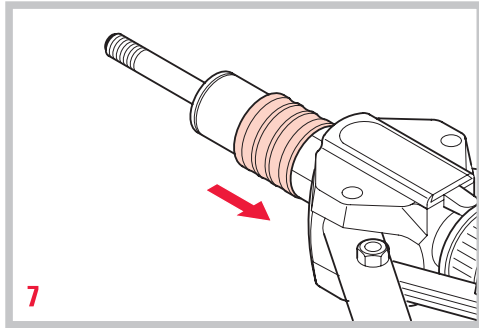

! Testing

ES Ajustes	SE Test
PT Ajuste	DK Test
FR Réglage	FI Koenittaus
DE Hubeinstellung	JP 締結確認