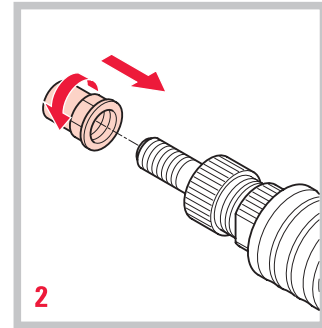

! Testing

ES Ajustes	SE Test
PT Ajuste	DK Test
FR Réglage	FI Koenittaus
DE Hubeinstellung	JP 締結確認