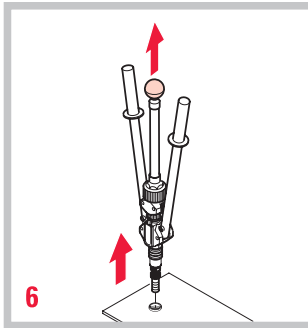

! Testing

ES Ajustes	SE Test
PT Ajuste	DK Test
FR Réglage	FI Koenittaus
DE Hubeinstellung	JP 締結確認